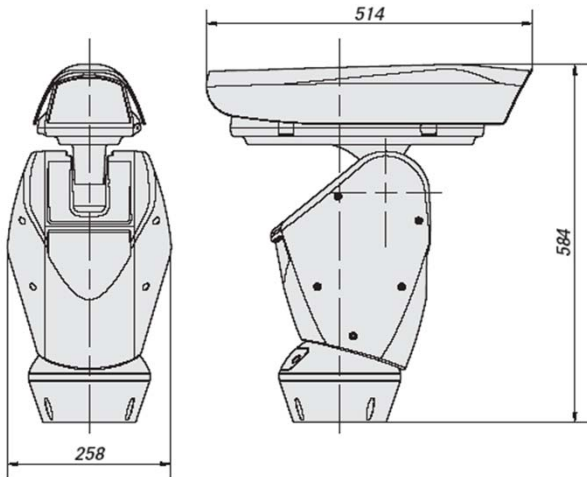

TPS-P07S/TPS-P07SW

High Spec Pan & Tilt Unit "Ulisse"

高機能パンチルトポジショニングユニット "Ulisse"