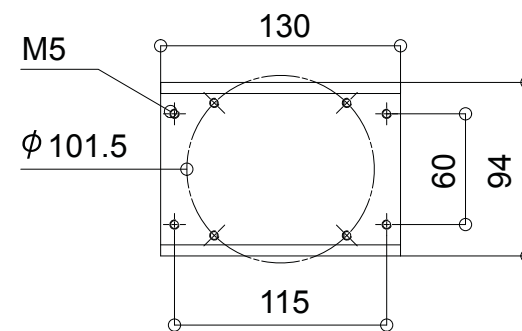

FIXING BASE

型番	THS-NXW345	品名	Stainless Steel Housing
----	------------	----	-------------------------